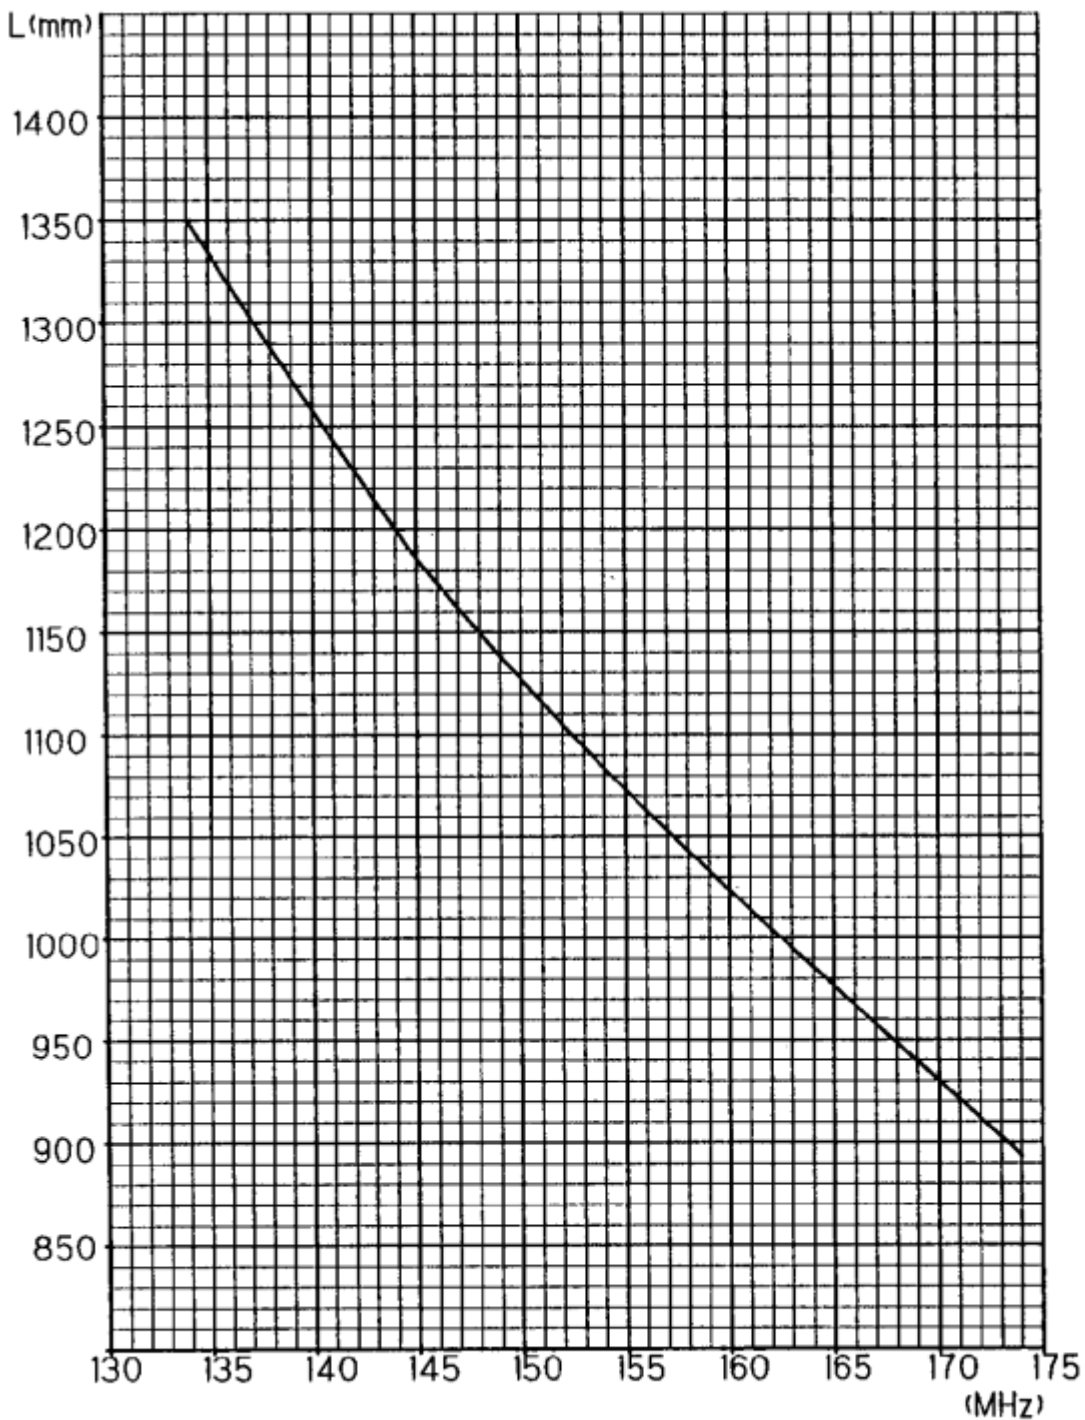

Mobile Whip Antenna with Cutting Chart

PASSION-RADIO.FR

Analogique - Numérique - SDR

MC101

Frequency :	134 to 174 MHz
Length :	1.42m
Weight :	180g
Gain :	3.4dB
Max. Power Rating :	200W
Impedance :	50Ω
VSWR :	Less than 1.5
Connector :	M-P
Type :	5/8λ

CUTTING CHART

Frequency