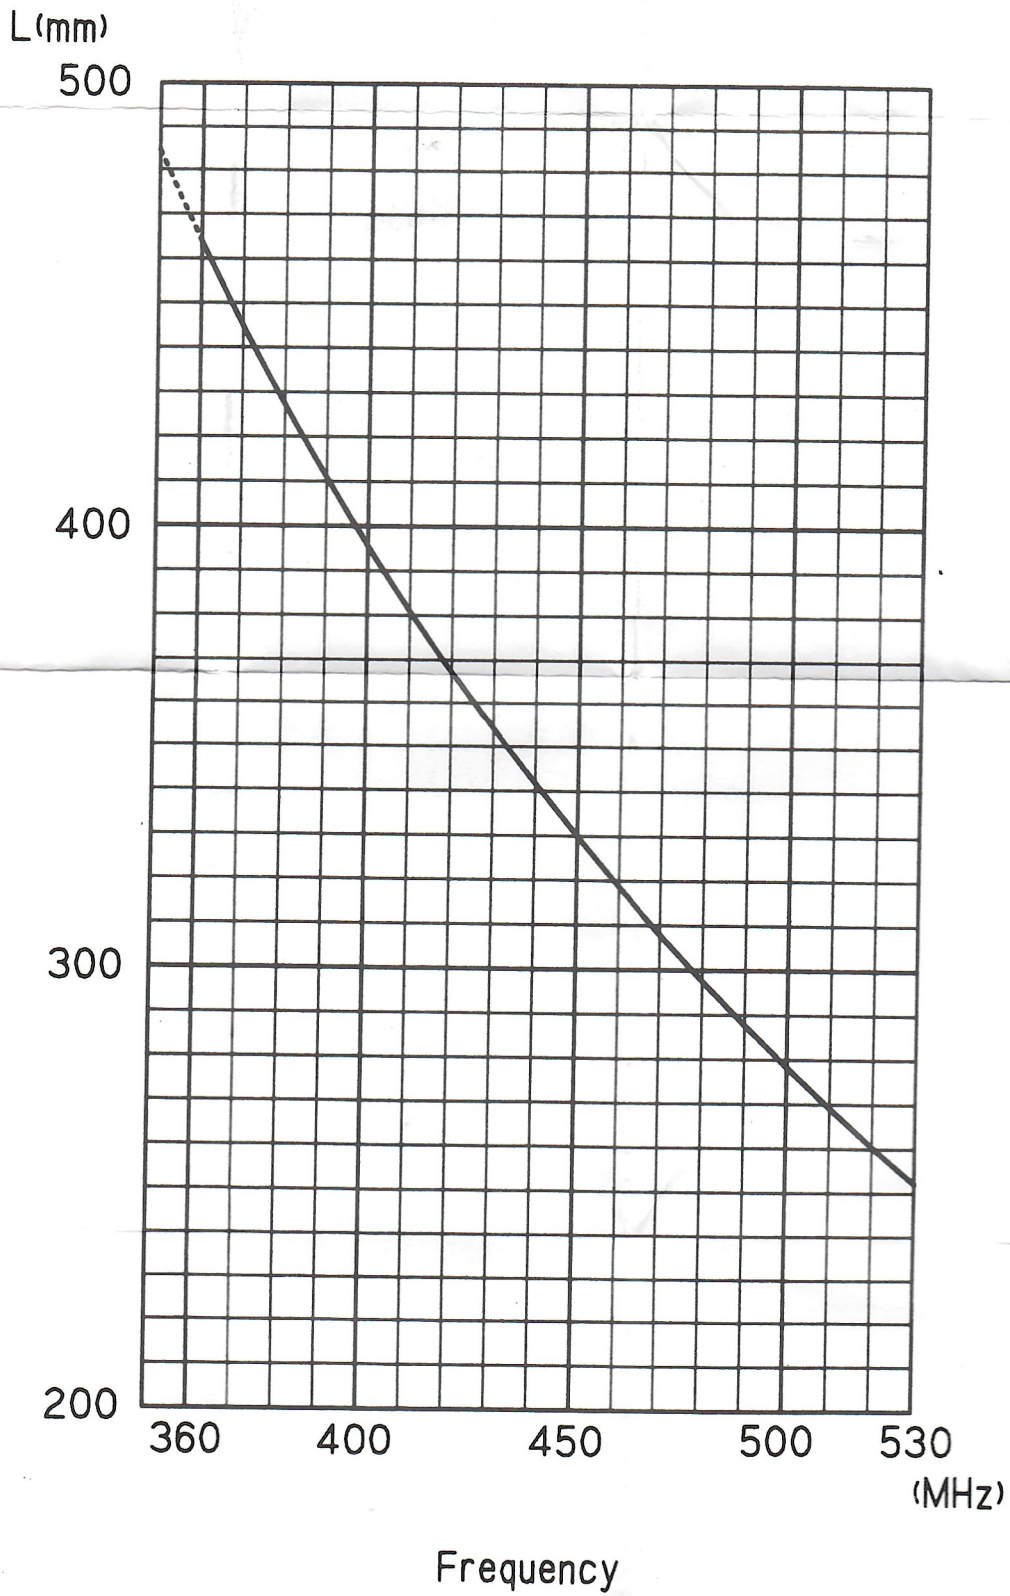

MC202 CUTTING CHART

DIAMOND
ANTENNA

Commercial Mobile Antenna
With Cutting Chart

MC202

Frequency : 360-520 MHz

Gain : 3.4dB

Max.power rating : 200W(FM)

Connector : MP

Length : 0.54-0.34 m

DIAMOND ANTENNA CORPORATION