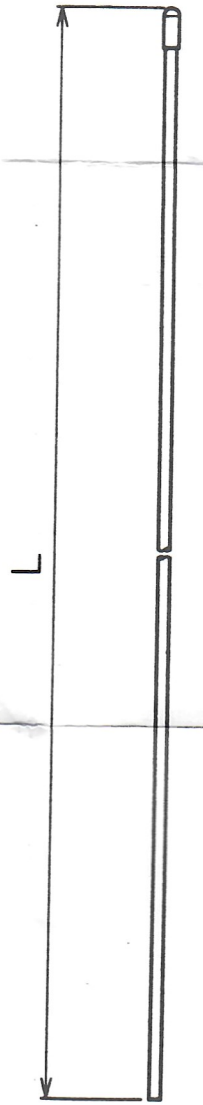

MC202 CUTTING CHART

DIAMOND
ANTENNA

Commercial Mobile Antenna
With Cutting Chart

MC202

Frequency : 360-520 MHz

Gain : 3.4dB

Max.power rating : 200W(FM)

Connector : MP

Length : 0.54-0.34 m

DIAMOND ANTENNA CORPORATION